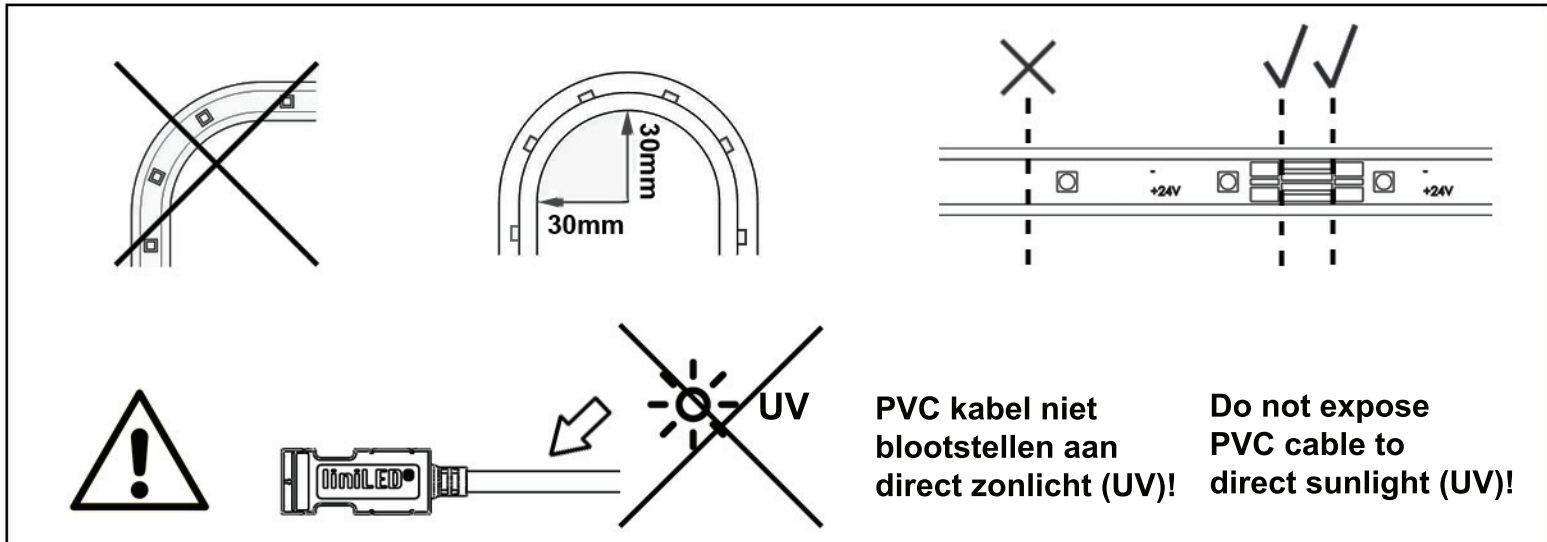

Instructies/ Instructions: