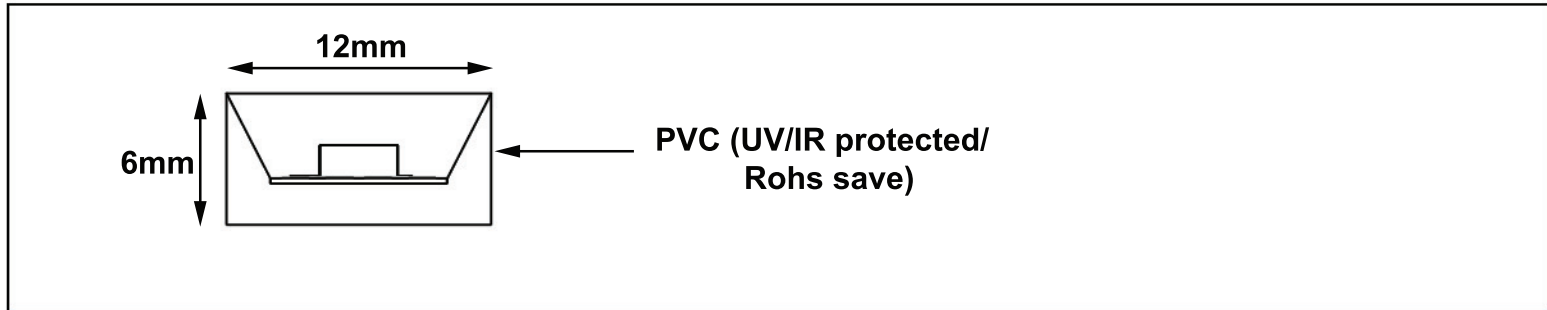

Afmetingen/ Dimensions: