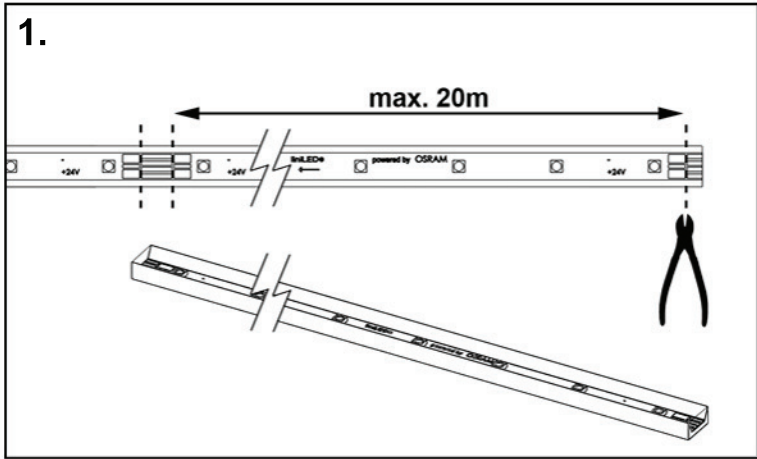

liniLED Top Monochrome

Installatiehandleiding
Installation guide

(NL/B)
(UK/INT)

liniLED®

by triolight

Specificaties/ Specifications:

LED	LED/m	VDC	W/m		°C	max. 		
SMD	35	24	max 3,5	120°	-20°..55°	20m	20.000	

Afmetingen/ Dimensions:

Instructies/ Instructions:

Gereedschap/ Tools:

6.

6a

Zie handleiding/ see manual:
011455 Dimmer built-in/on

6b

Zie handleiding/ see manual:
011457 Digital dimmer with push button