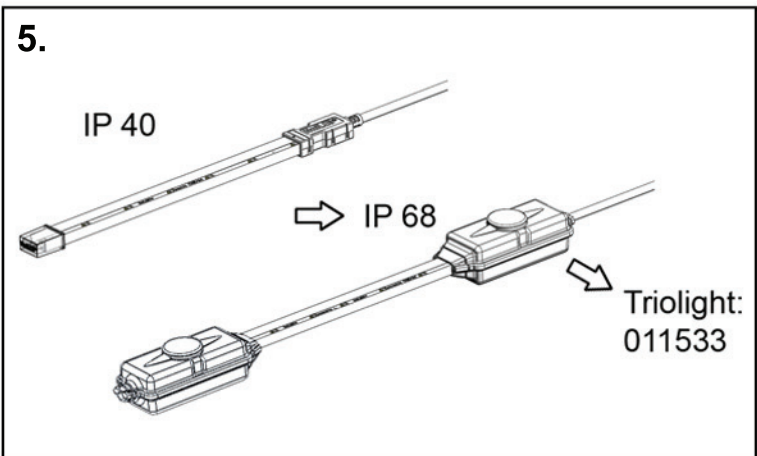

liniLED Top Monochrome

Installatiehandleiding
Installation guide

(NL/B)
(UK/INT)

liniLED®

by triolight

Specificaties/ Specifications:

LED	LED/m	VDC	W/m		°C	max. 		
SMD	35	24	max 3,5	120°	-20°..55°	20m	20.000	

Afmetingen/ Dimensions:

Instructies/ Instructions:

Gereedschap/ Tools:

6.

6a

Zie handleiding/ see manual:
011455 Dimmer built-in/on

6b

Zie handleiding/ see manual:
011457 Digital dimmer with push button