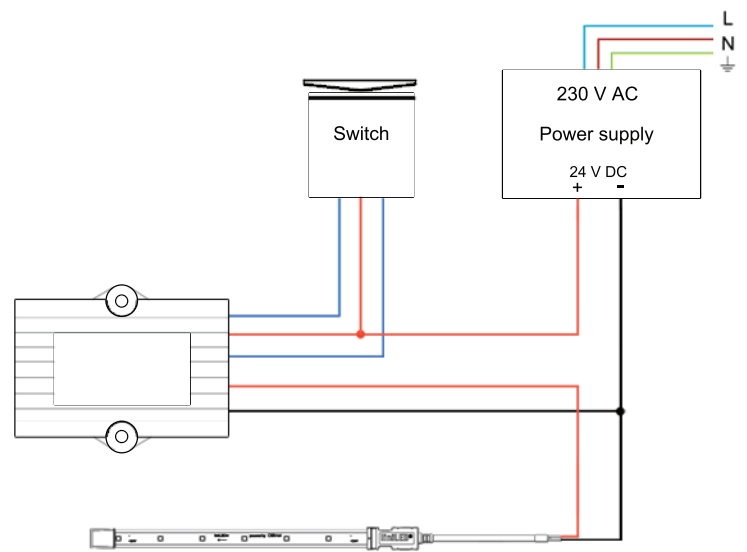

liniLED Top Monochrome

Installatiehandleiding
Installation guide

(NL/B)
(UK/INT)

liniLED®

by triolight

Specificaties/ Specifications:

LED	LED/m	VDC	W/m		°C	max. 		
SMD	35	24	max 3,5	120°	-20°..55°	20m	20.000	

Afmetingen/ Dimensions:

Instructies/ Instructions:

Gereedschap/ Tools:

6.

6a

Zie handleiding/ see manual:
011455 Dimmer built-in/on

6b

Zie handleiding/ see manual:
011457 Digital dimmer with push button