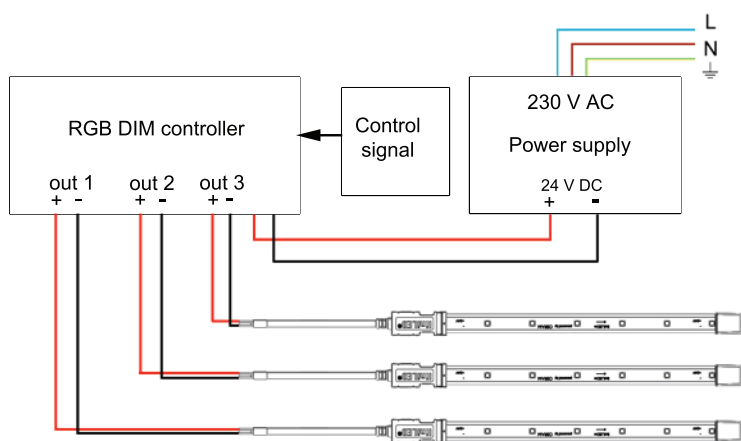

liniLED Top Monochrome

Installatiehandleiding
Installation guide

(NL/B)
(UK/INT)

liniLED®

by triolight

Specificaties/ Specifications:

LED	LED/m	VDC	W/m		°C	max. 		
SMD	35	24	max 3,5	120°	-20°..55°	20m	20.000	

Afmetingen/ Dimensions:

Instructies/ Instructions:

Gereedschap/ Tools:

6.

6a

Zie handleiding/ see manual:
011455 Dimmer built-in/on

6b

Zie handleiding/ see manual:
011457 Digital dimmer with push button

6c

Zie handleiding/ see manual:
011150 Dim/Controller basic
011147 Dim/Controller
011149 Dim/Controller
011853 Dim/Controller unit (IP66)
011854 Dim/Controller unit (IP66)
011855 Dim/Controller unit (IP66)