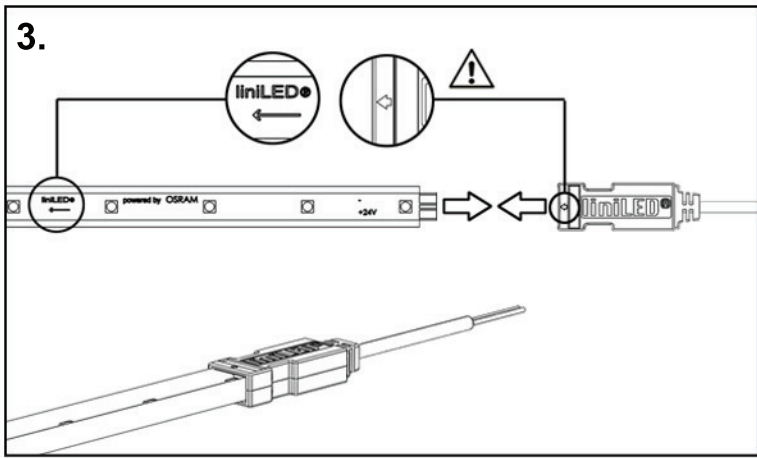

liniLED Top Monochrome

Installatiehandleiding
Installation guide

(NL/B)
(UK/INT)

liniLED®

by triolight

Specificaties/ Specifications:

LED	LED/m	VDC	W/m		°C	max. 		
SMD	35	24	max 3,5	120°	-20°..55°	20m	20.000	

Afmetingen/ Dimensions:

Instructies/ Instructions:

Gereedschap/ Tools:

6.

6a

Zie handleiding/ see manual:
011455 Dimmer built-in/on

6b

Zie handleiding/ see manual:
011457 Digital dimmer with push button