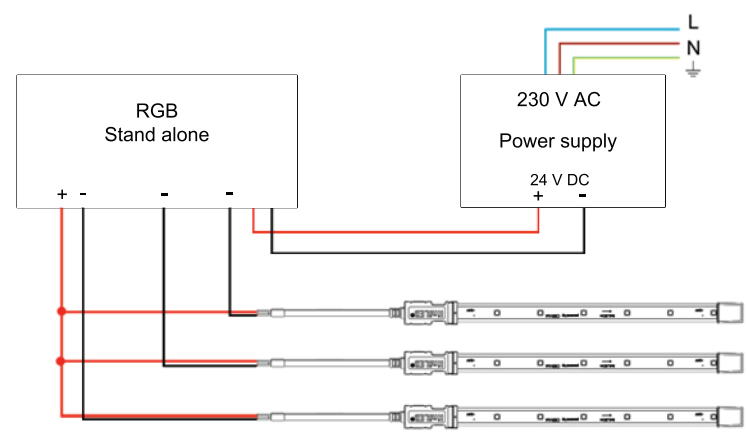

Zie handleiding/ see manual:
011150 Dim/Controller basic
011147 Dim/Controller
011149 Dim/Controller
011853 Dim/Controller unit (IP66)
011854 Dim/Controller unit (IP66)
011855 Dim/Controller unit (IP66)

6d