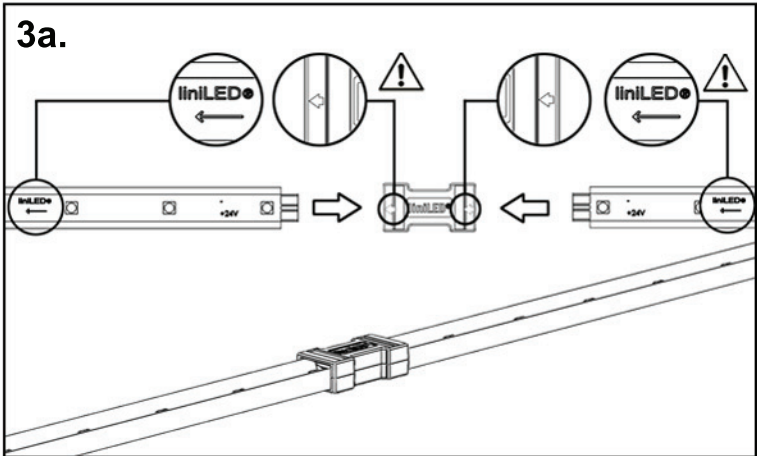

liniLED Top Monochrome

Installatiehandleiding
Installation guide

(NL/B)
(UK/INT)

liniLED®

by triolight

Specificaties/ Specifications:

LED	LED/m	VDC	W/m		°C	max. 		
SMD	35	24	max 3,5	120°	-20°..55°	20m	20.000	

Afmetingen/ Dimensions:

Instructies/ Instructions:

Gereedschap/ Tools:

6.

6a

Zie handleiding/ see manual:
011455 Dimmer built-in/on

6b

Zie handleiding/ see manual:
011457 Digital dimmer with push button