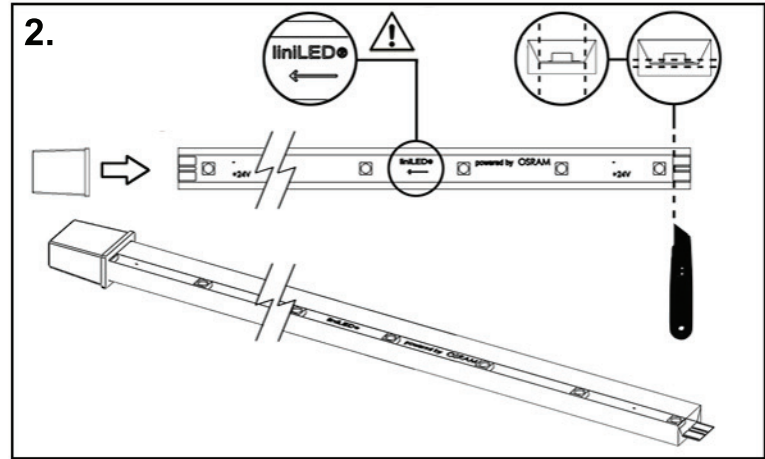

liniLED Top Monochrome

Installatiehandleiding
Installation guide

(NL/B)
(UK/INT)

liniLED®

by triolight

Specificaties/ Specifications:

LED	LED/m	VDC	W/m		°C	max. 		
SMD	35	24	max 3,5	120°	-20°..55°	20m	20.000	

Afmetingen/ Dimensions:

Instructies/ Instructions:

Gereedschap/ Tools:

6.

6a

Zie handleiding/ see manual:
011455 Dimmer built-in/on

6b

Zie handleiding/ see manual:
011457 Digital dimmer with push button