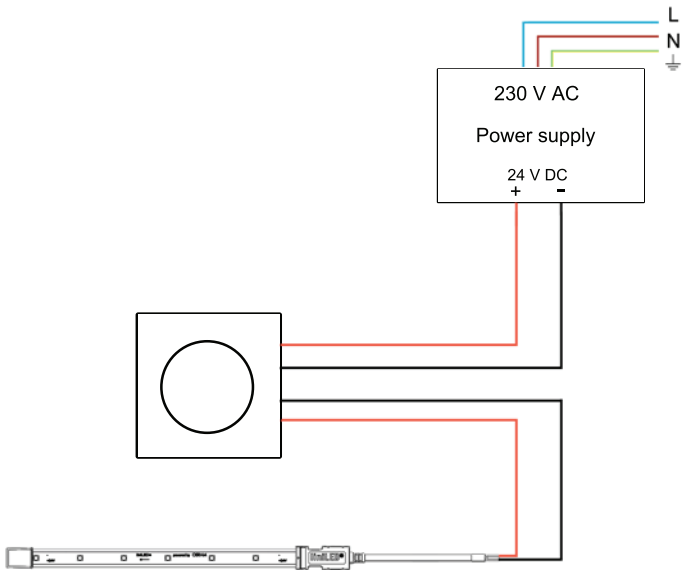

liniLED Top Monochrome

Installatiehandleiding
Installation guide

(NL/B)
(UK/INT)

liniLED®

by triolight

Specificaties/ Specifications:

LED	LED/m	VDC	W/m		°C	max. 		
SMD	35	24	max 3,5	120°	-20°..55°	20m	20.000	

Afmetingen/ Dimensions:

Instructies/ Instructions:

Gereedschap/ Tools:

6.

6a

Zie handleiding/ see manual:
011455 Dimmer built-in/on

6b

Zie handleiding/ see manual:
011457 Digital dimmer with push button

6c

Zie handleiding/ see manual:
011150 Dim/Controller basic
011147 Dim/Controller
011149 Dim/Controller
011853 Dim/Controller unit (IP66)
011854 Dim/Controller unit (IP66)
011855 Dim/Controller unit (IP66)