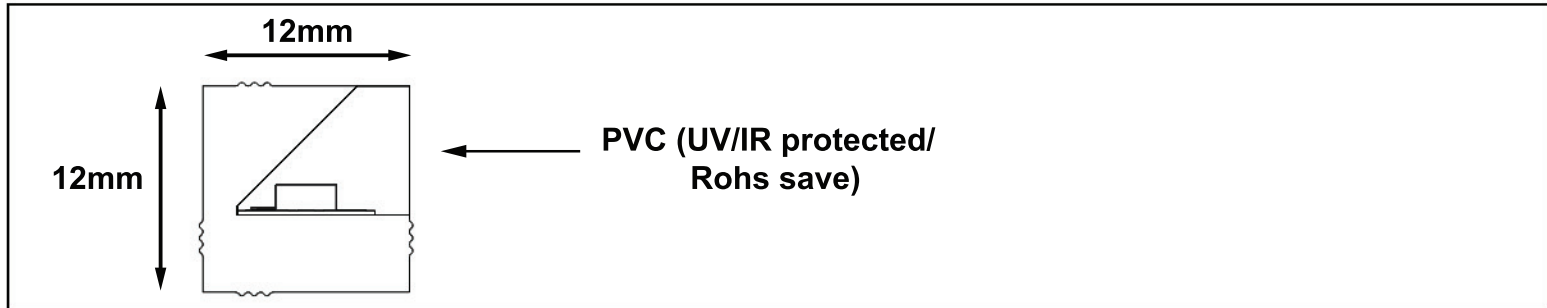

liniLED Side RGB

Installatiehandleiding
Installation guide

(NL/B)
(UK/INT)

liniLED®

by triolight

Specificaties/ Specifications:

LED	LED/m	VDC	W/m		°C	max. 	
SMD	35	24	max 6,0	120°	-20°..55°	10m	20.000

Afmetingen/ Dimensions: