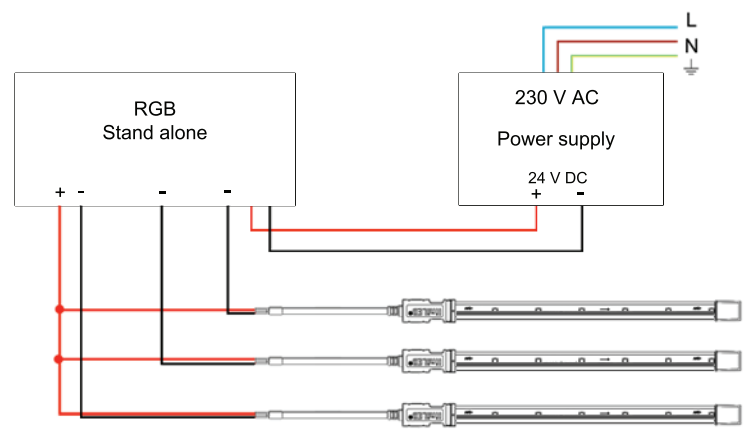

## Specificaties/ Specifications:

LED	LED/m	VDC	W/m		°C	max. 	
SMD	35	24	max 3,5	120°	-20°..55°	20m	20.000

## Afmetingen/ Dimensions:

## Gereedschap/ Tools:

8a

8b

Zie handleiding/ see manual:  
011457 Digital dimmer with push button

8c

Zie handleiding/ see manual:  
011150 Dim/Controller basic  
011147 Dim/Controller  
011149 Dim/Controller  
011853 Dim/Controller unit (IP66)  
011854 Dim/Controller unit (IP66)  
011855 Dim/Controller unit (IP66)

8d

Zie handleiding/ see manual:  
011810 RGB Controller Stand Alone