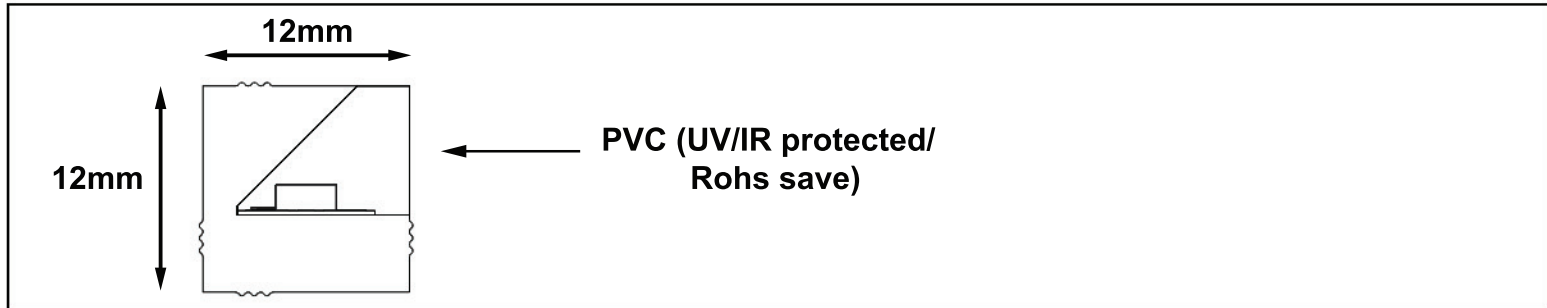

# liniLED Side Monochrome

Installatiehandleiding  
Installation guide

(NL/B)  
(UK/INT)

**liniLED®**  
by triolight

## Specificaties/ Specifications:

LED	LED/m	VDC	W/m		°C	max. 	
SMD	35	24	max 3,5	120°	-20°..55°	20m	20.000

## Afmetingen/ Dimensions: