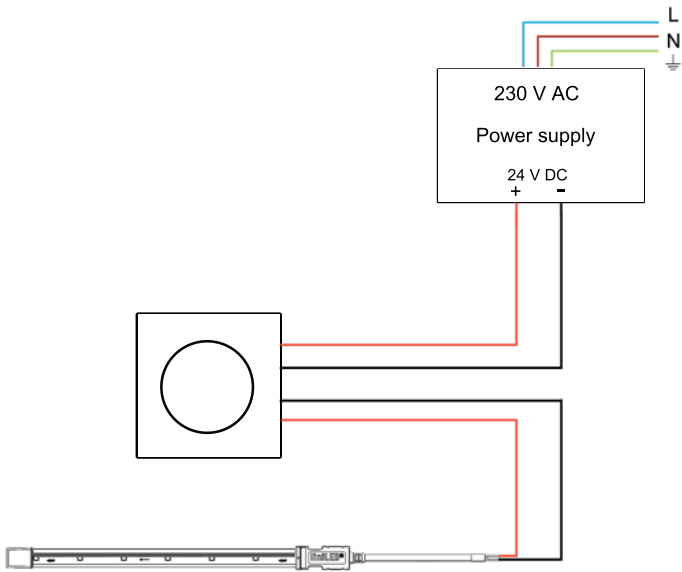

8a

8b

Zie handleiding/ see manual:
011457 Digital dimmer with push button

8c

Zie handleiding/ see manual:
011150 Dim/Controller basic
011147 Dim/Controller
011149 Dim/Controller
011853 Dim/Controller unit (IP66)
011854 Dim/Controller unit (IP66)
011855 Dim/Controller unit (IP66)

8d

Zie handleiding/ see manual:
011810 RGB Controller Stand Alone