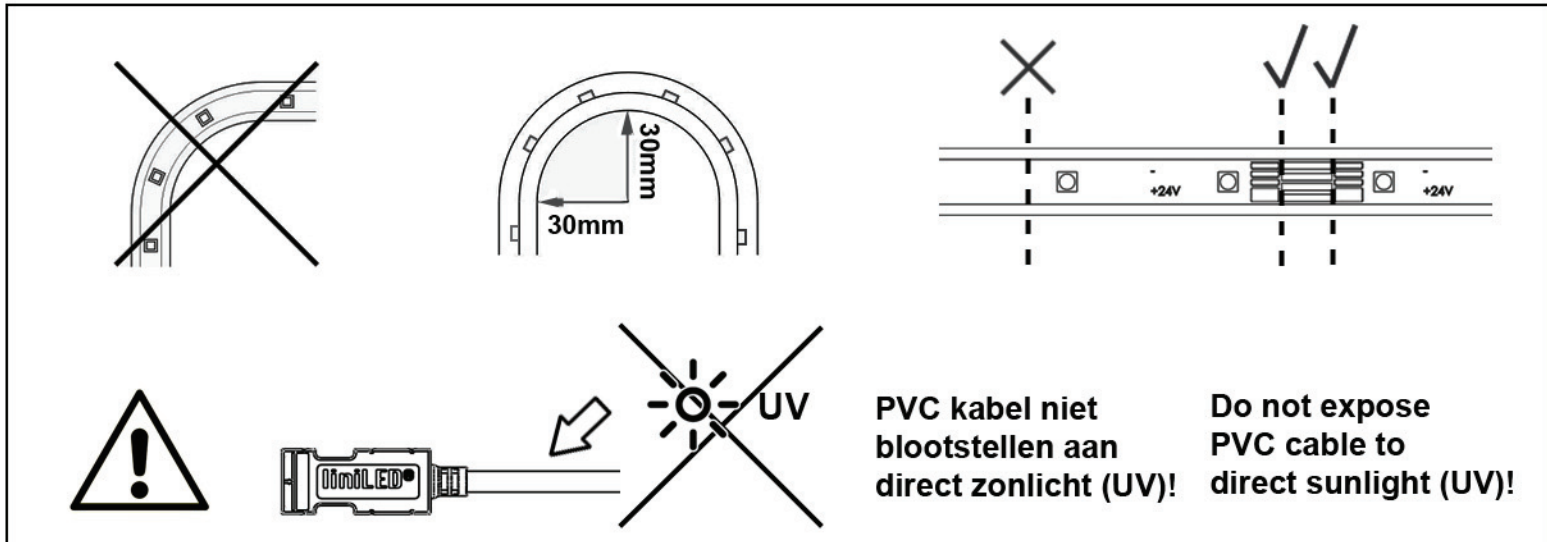

Instructies/ Instructions: