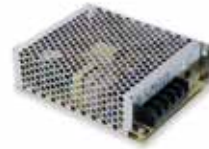

4 Powering

Choose your power supply

Formula:

length (m) x 3,5W x 1.1 = ...W

Option 1

011305	| 25W	| 6m
011309	| 40W	| 10m
011313	| 60W	| 15m
011319	| 100W	| 25m
011327	| 150W	| 38m
011331	| 200W	| 52m
011335	| 320W	| 83m
011339	| 500W	| 129m

Option 2 (IP64)

011307	| 30W	| 7m
011315	| 60W	| 15m
011321	| 100W	| 25m

Option 3 Power supply unit (IP66)

011850	| 120W	| 31m
011851	| 240W	| 62m
011852	| 480W	| 124m