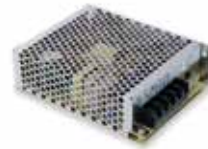

4 Powering

Choose your power supply

Formula:

length (m) x 6W x 1.1 = ...W

Option 1

[011305](#) | 25W | 3m

[011309](#) | 40W | 6m

[011313](#) | 60W | 9m

[011319](#) | 100W | 15m

[011327](#) | 150W | 22m

[011331](#) | 200W | 30m

[011335](#) | 320W | 48m

[011339](#) | 500W | 75m