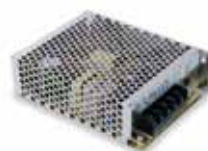

4 Powering

Choose your power supply

Formula:
length (m) x 6W x 1.1 = ...W

Option 1

011305	| 25W	| 3m
011309	| 40W	| 6m
011313	| 60W	| 9m
011319	| 100W	| 15m
011327	| 150W	| 22m
011331	| 200W	| 30m
011335	| 320W	| 48m
011339	| 500W	| 75m